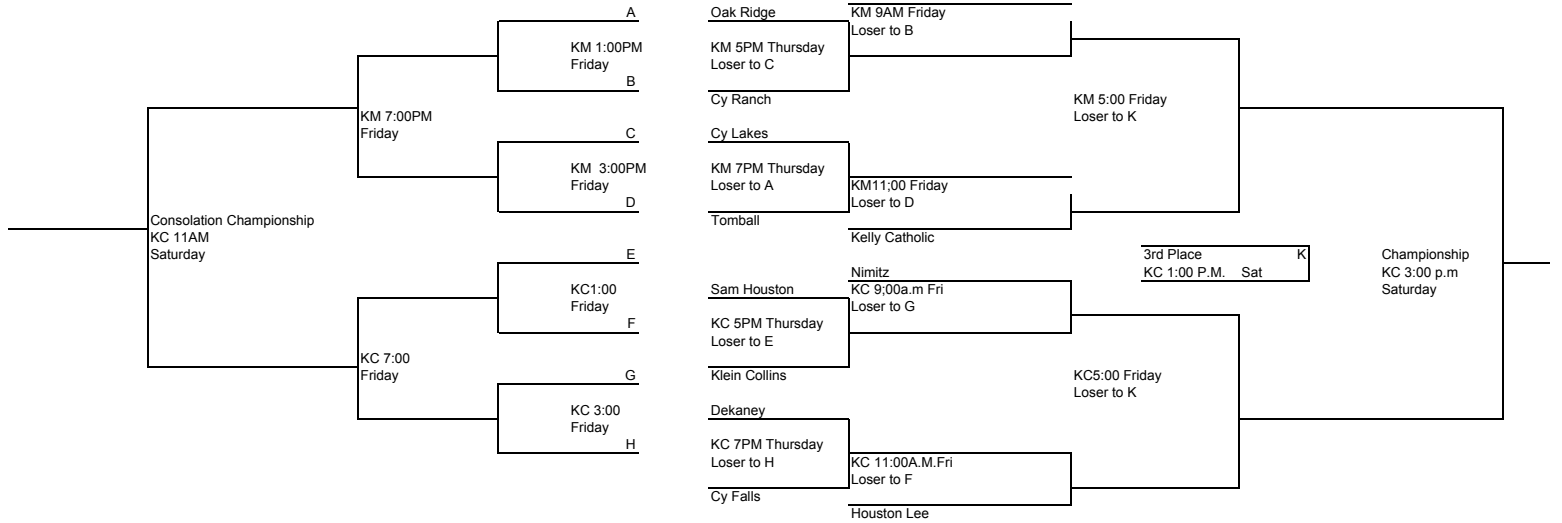

KISD J.V. Tournament 2010

January 1:13-15

Top Team Wears White

Fields

KM Klein Memorial
 KC Klein Collins

Teams

Cy-Falls
 Oakridge
 Tomball
 Cy-Ranch
 Dekaney
 Klein Collins
 Cy-Lakes
 Sam Houston
 Alvin Manvel
 Kelly Catholic
 Nimitz
 Houston Lee

Teams with first Game Bye

Manvel
 Lee
 Kelly
 Nimitz

Losers Bracket

—